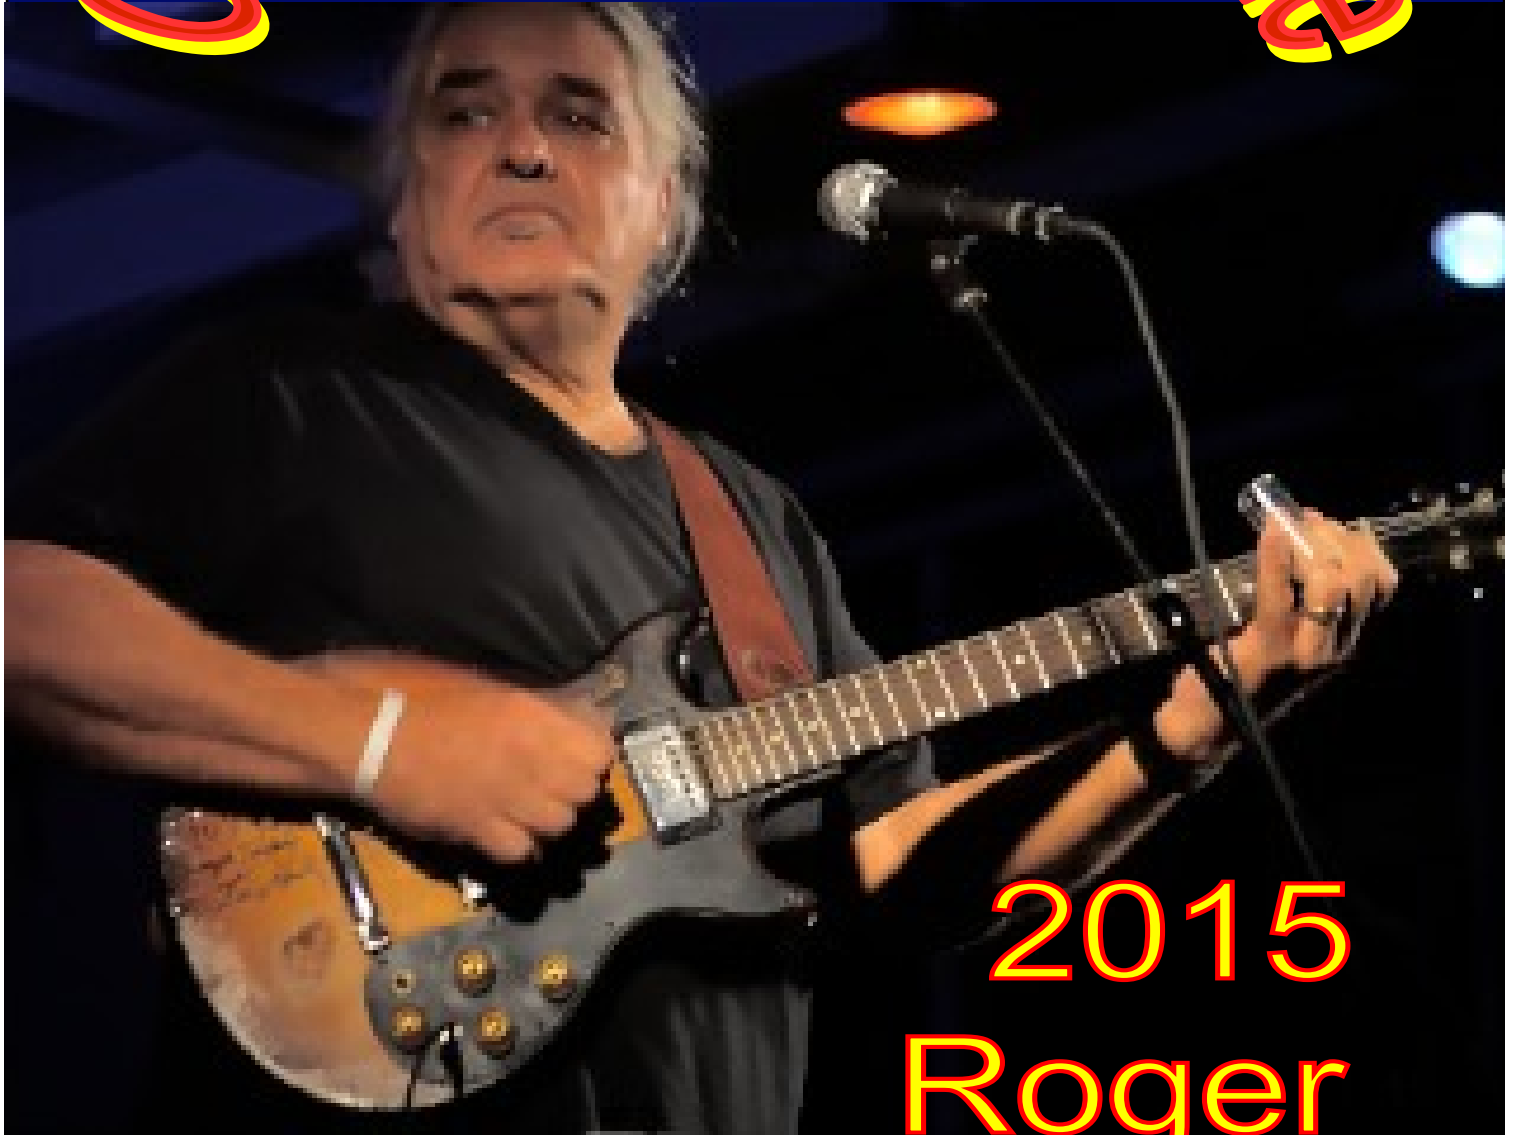

Oklahoma Blues Hall of Fame

2015
Jimmy
'Chank'
Nolen

John E. Reed
Hollywood

A black and white portrait of Harry Blackwell, a man with a goatee and a dark beanie, looking slightly to the right. The background is dark and out of focus. The text is overlaid on the image in a stylized, glowing font.

Oklahoma Blues Hall of Fame

Friend Of The
Rentlesville Blues Festival

2015

Harry Blackwell

Oklahoma Blues Hall of Fame

Steve Hahn Photography

Friend Of The
Rentlesville
Blues Festival

2015

Debbie Blackwell

Oklahoma Blues Hall of Fame

2015
Roger

'Hurricane'
Wilson

Friend Of The
Rentiesville
Blues Festival

Oklahoma Blues Hall of Fame

Friend Of The
Rentlesville
Blues Festival

2015